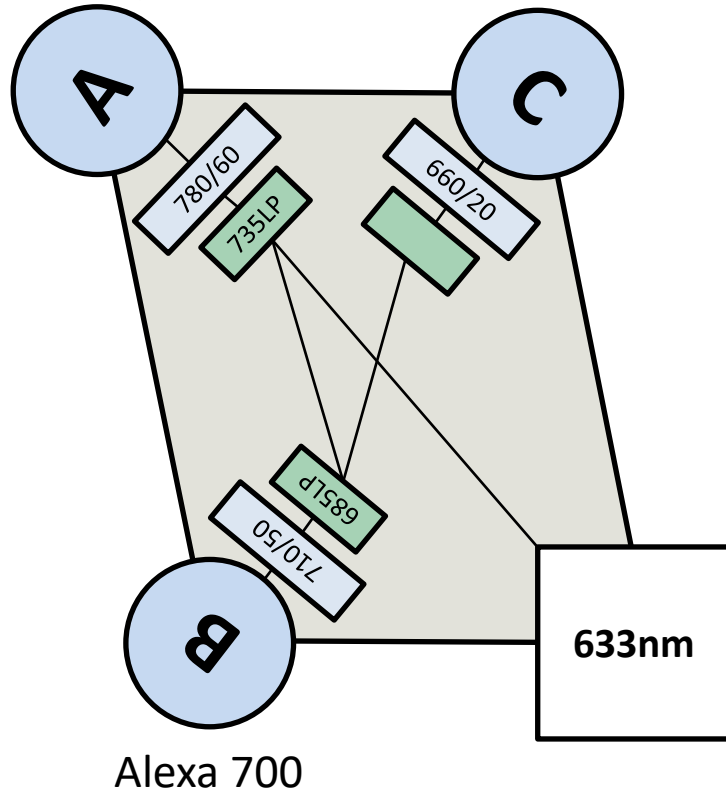

AmCyan

APC-Cy7

420/20

520/40

585/42

610/20

630/22

Additional Filters:

660/20

670/30

600LP

635LP